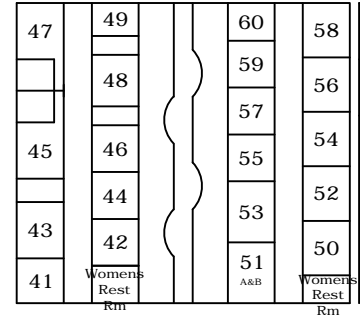

## Plan E

S  
R  
Q

O P

Baseball Field - JV

Baseball Field - Varsity

To  
Track/  
Football  
Field

Tennis Courts

69  
67  
65  
63  
61

70  
68  
66  
64  
62

Hoen Avenue

Staff  
Parking

C  
B  
F

76  
75  
74  
73  
72  
71

Lockers  
1-288

Staff  
Parking

Student  
services

Teacher  
work  
Rm

Main Office  
Administration  
Counseling  
Registration  
Attendance  
Health Office

Hahman Avenue